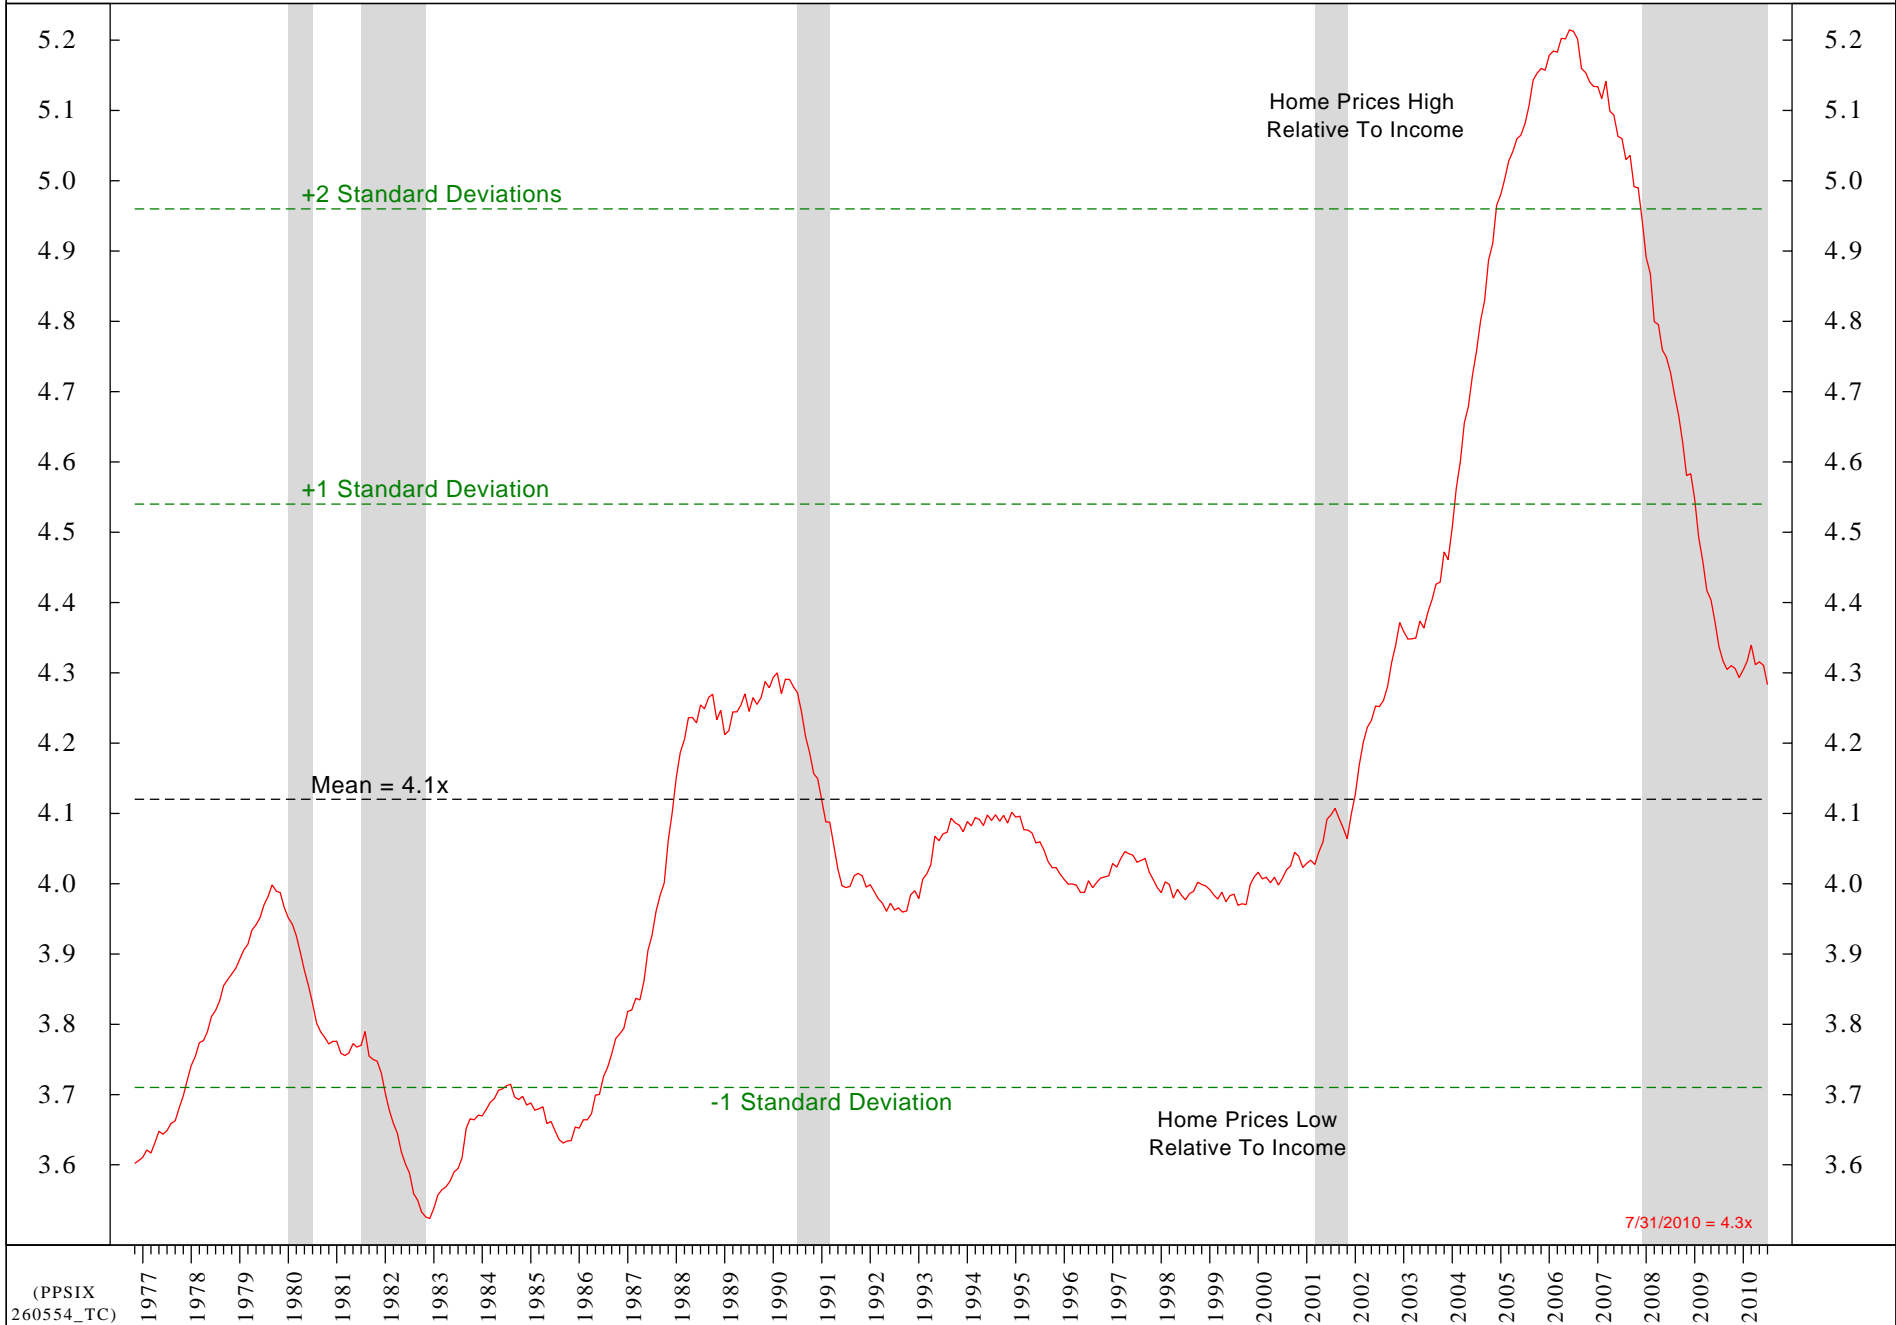

# Median New Home Prices vs Median Household Income

Monthly Data 11/30/1976 - 7/31/2010 (Log Scale)

(PPSIX  
260554\_TC)