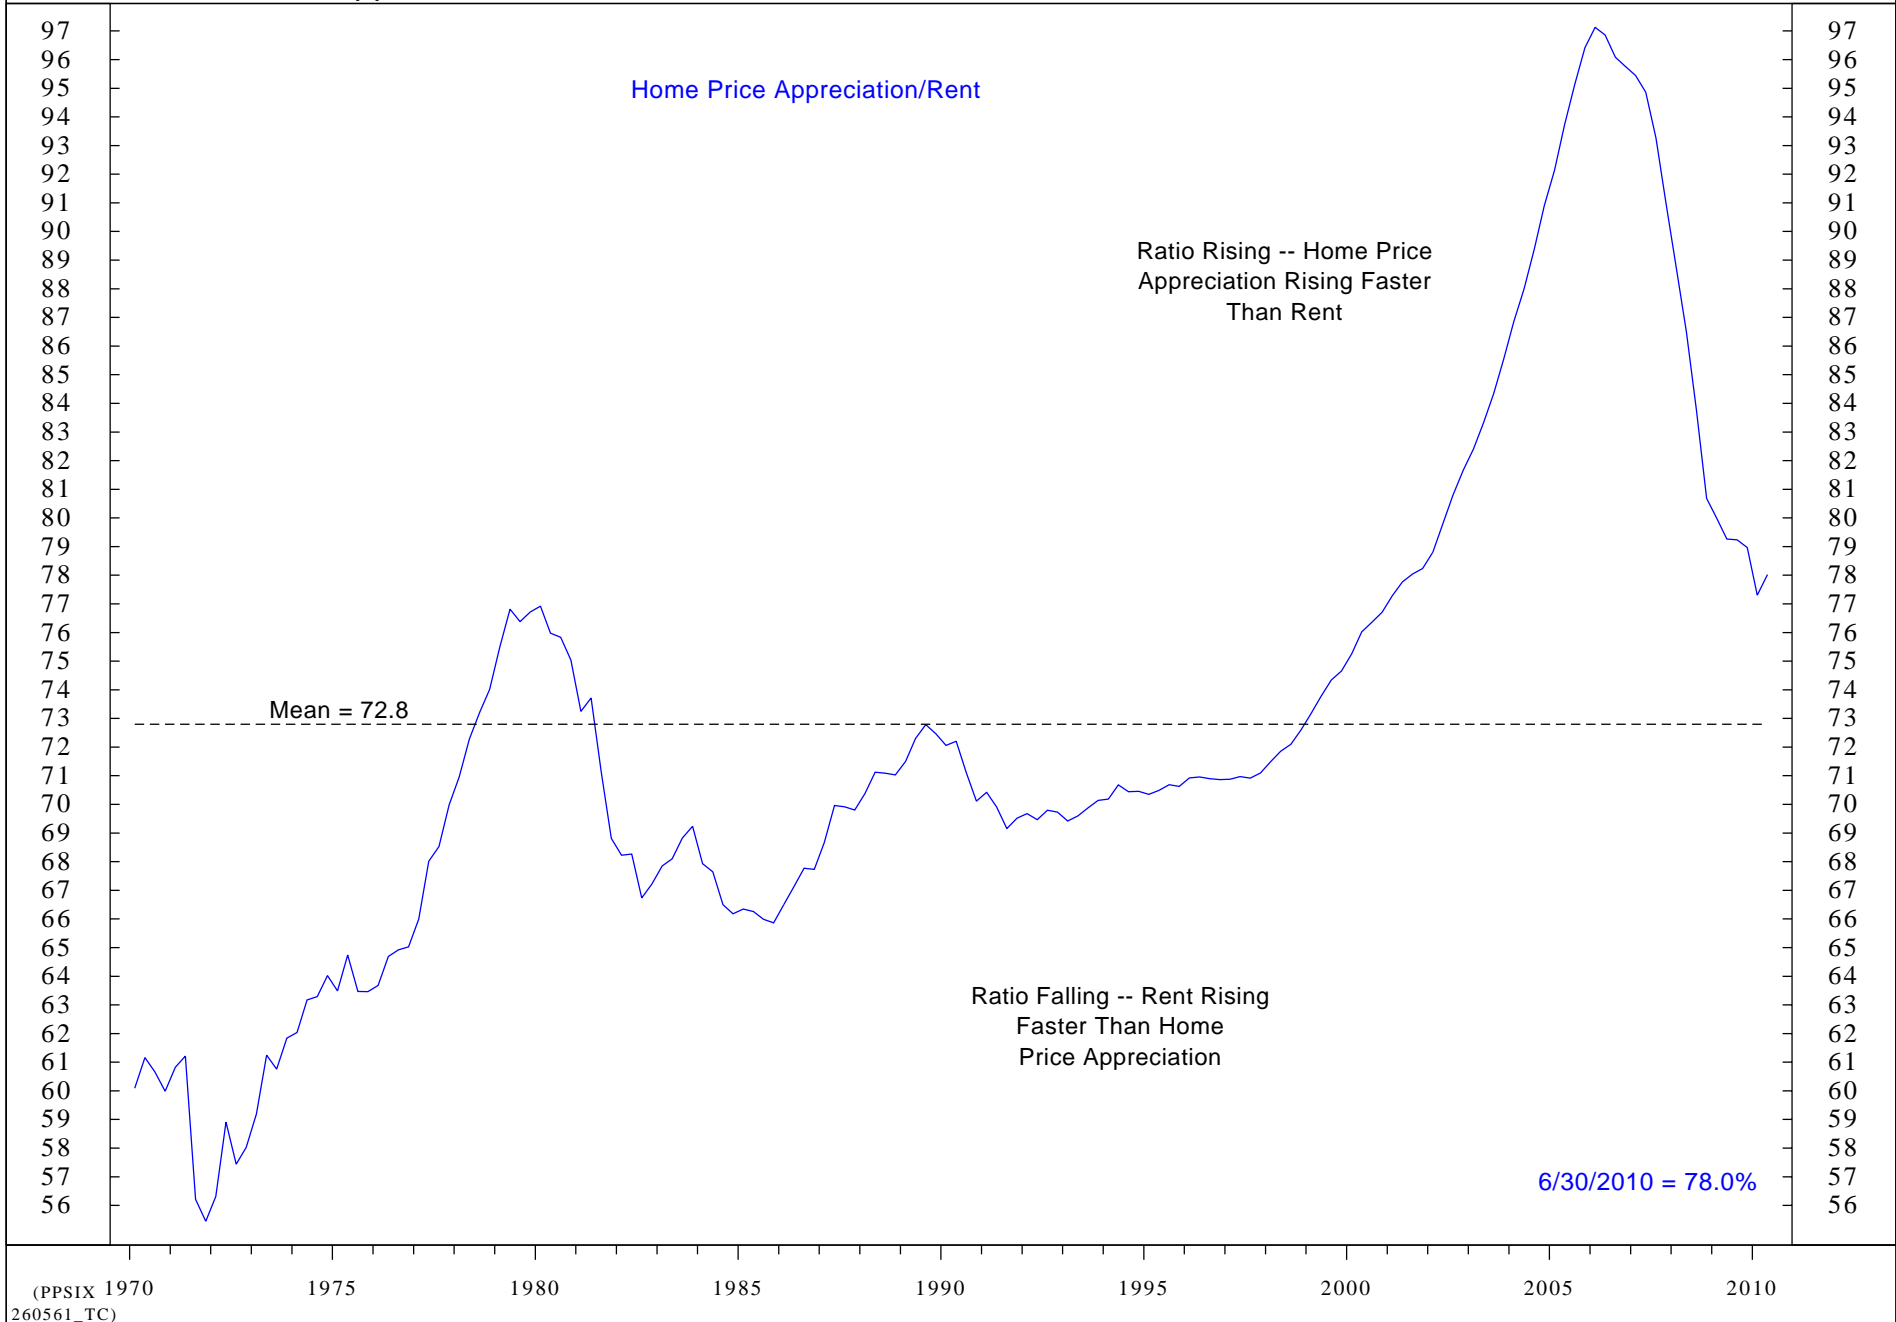

Home Price Appreciation vs CPI for Rent

Quarterly Data 3/31/1970 - 6/30/2010

(PPSIX 1970
260561_TC)